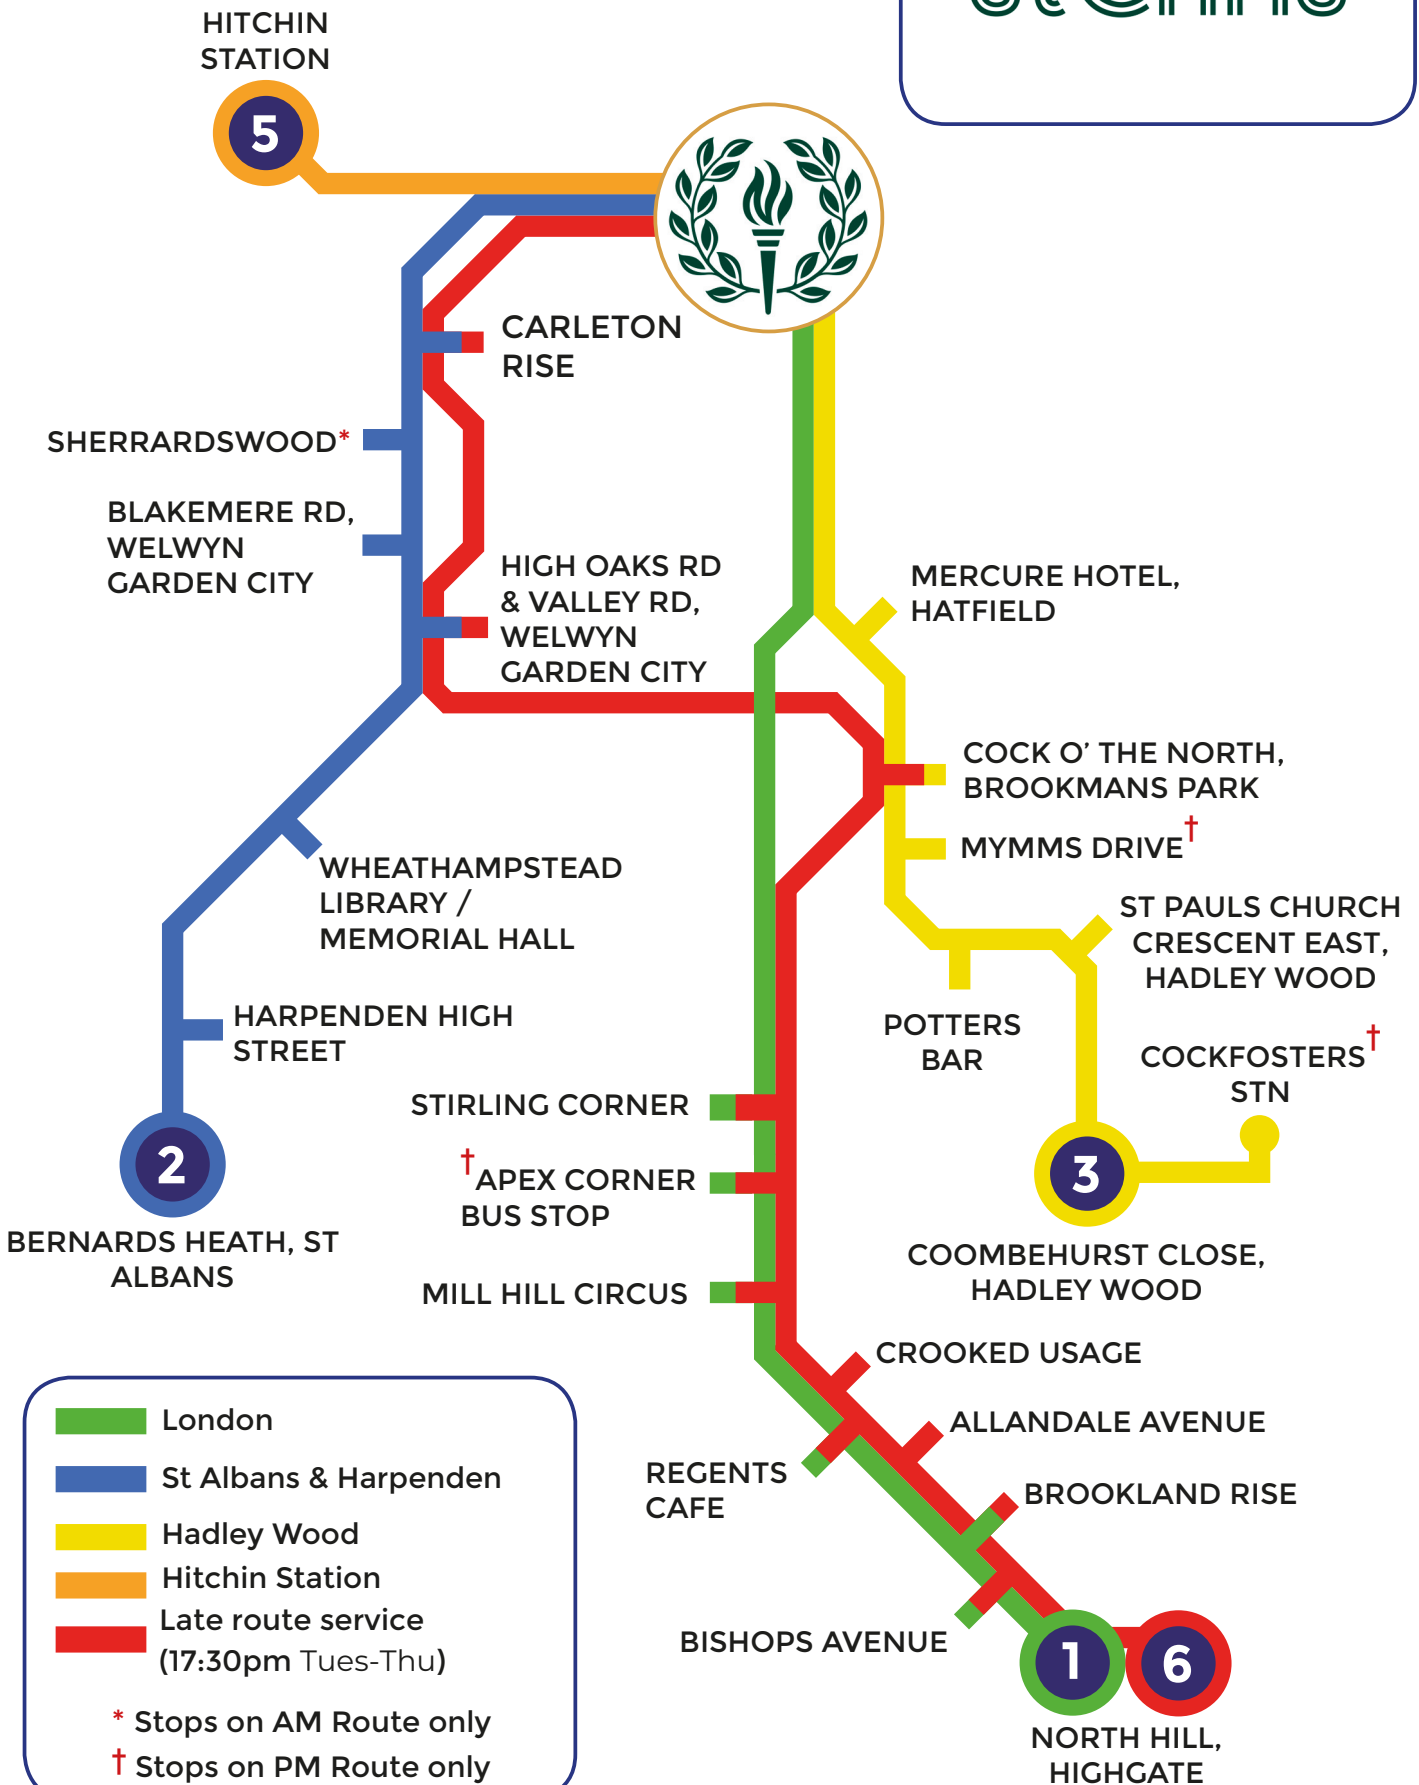

St Christopher, Letchworth School Bus Routes

- London
- St Albans & Harpenden
- Hadley Wood
- Hitchin Station
- Late route service (17:30pm Tues-Thu)
- * Stops on AM Route only
- † Stops on PM Route only